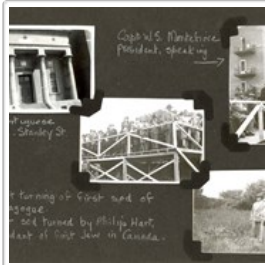

HeaderHeadingText

Photographs taken during the laying of the cornerstone of the new synagogue. Shown are Capt. W.S. Montefiore laying the cornerstone with architect W. Rosenberg, Rabbi C. Bender, etc.

<https://www.cjhn.ca/en/permalink/cjhn46744>